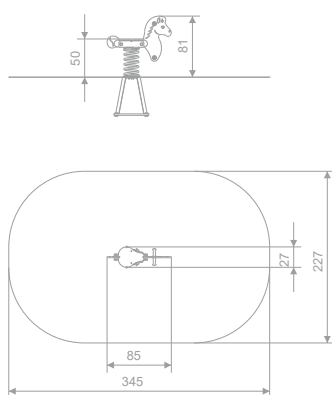

### INFORMATION ABOUT THE PRODUCT

Dimensions	85 x 27 cm
Safety zone	345 x 227 cm
Safety zone area	7 m <sup>2</sup>
Overall height	81 cm
Free fall height	50 cm
Amount of users	1
Product complies with EN 1176-1:2017-12	YES
Availability of spare parts	YES
Age range	1-12
According to EN 1176-1:2017-12 norm, the product requires applying a safety surface according to the product's free fall height.	

SCALE 1:100

MATERIALS:

PLATES OF THE WALLS  
MADE OF 12 MM HDPE IN  
THE HIGHEST QUALITY

HANDHOLD MADE OF  
INJECTION MOLDED  
POLYAMIDE

SPRINGERS' SPRINGS MADE  
OF SPRING STEEL